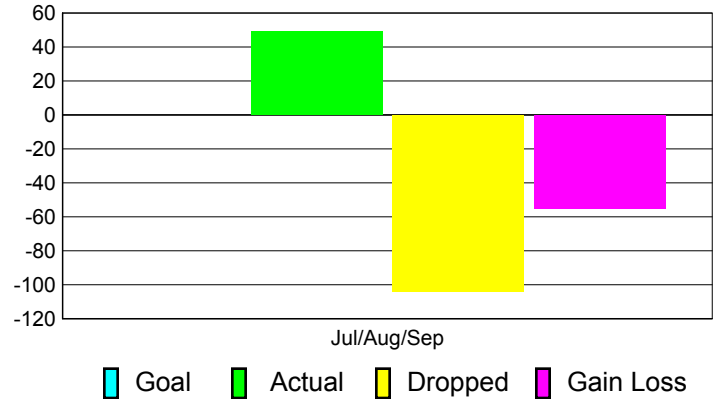

### YTD Status Quo Clubs 2011-2012

Status Quo Clubs Compared to Status Quo Members

## MEMBERSHIP

**Membership Results**  
2011-2012

**Membership**  
2010-2011

Month	Net Memb Goal	Actual New Memb	Actual Dropped Memb	Gain/Loss of Memb	Gain/Loss of Memb
Jul/Aug/Sep		49	-104	-55	12
<b>Totals</b>		<b>49</b>	<b>-104</b>	<b>-55</b>	<b>12</b>

### Membership Results 2011-2012

Goal, New, Dropped, Gain/Loss

### Comparison of Membership Gain/Loss

Current Year Compared to the Previous Year